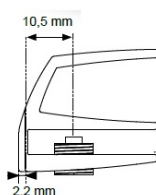

## Description:

Glass Door Handle "Square", F/Double Doors, L+R, Bronze PI, F/Glass Thickness 4-6mm, 1 Zamak Screw W/PVC Tip & 1 Zamak, Screw W/ø5x3,5mm

## Item number:

17.40.084-0

Units	Box	Carton	HS Code	Barcode
Pair	12	240	8302420090	 5704866072205

Changed from 6.00 mm. to 6.20 mm. 23-04-2012

Screws needed - not on drawing!  
One side shown