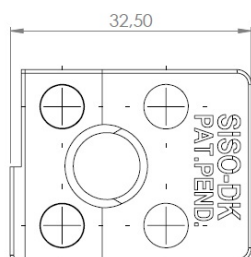

## Description:

Glass Door Handle "Square", F/Double Doors, L+R, Bronze PI, F/Glass Thickness 4-6mm, 1 Zamak Screw W/PVC Tip & 1 Zamak, Screw W/ø5x3,5mm

## Item number:

17.40.084-0

Units	Box	Carton	HS Code	Barcode
Pair	12	240	8302420090	 5704866072205

Changed from 6.00 mm. to 6.20 mm. 23-04-2012

Screws needed - not on drawing!  
One side shown