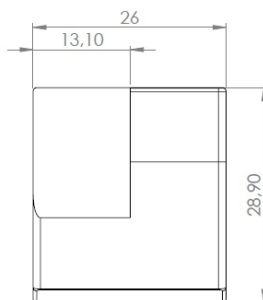

## Description:

Glass Door Handle "Square", F/Double Doors, L+R, Bronze PI, F/Glass Thickness 4-6mm, 1 Zamak Screw W/PVC Tip & 1 Zamak, Screw W/ø5x3,5mm

## Item number:

17.40.084-0

Units	Box	Carton	HS Code	Barcode
Pair	12	240	8302420090	 5704866072205

Changed from 6.00 mm. to 6.20 mm. 23-04-2012

Screws needed - not on drawing!  
One side shown